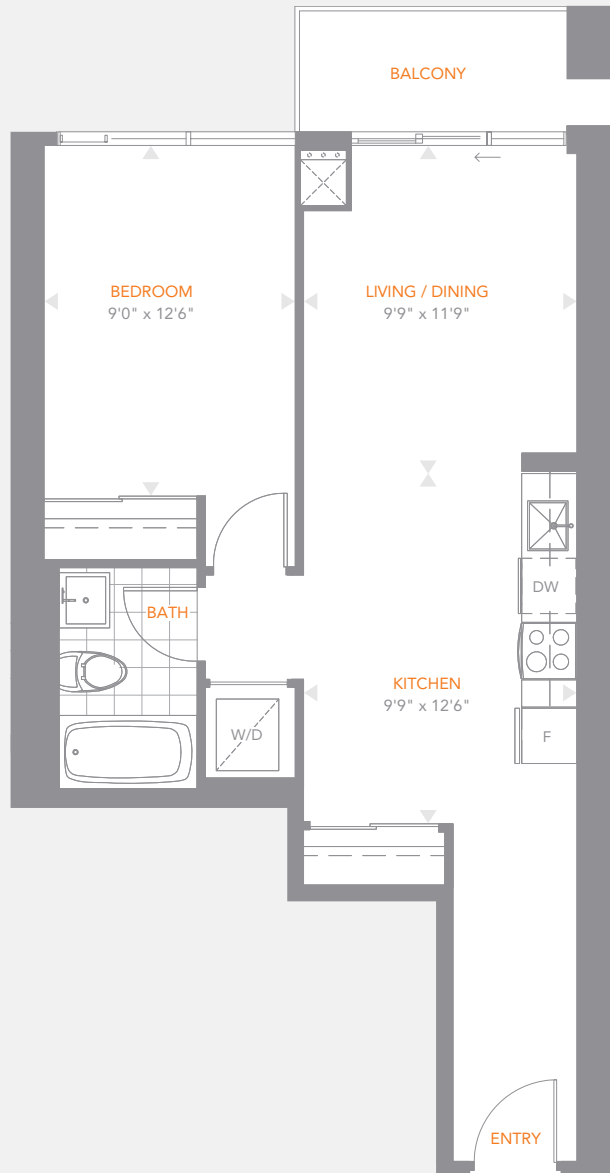

RESIDENCE 01

ONE BEDROOM (FLOORS 3-4)

630 TOTAL SQ. FT.

586 SQ. FT. + BALCONY (44 SQ. FT.)